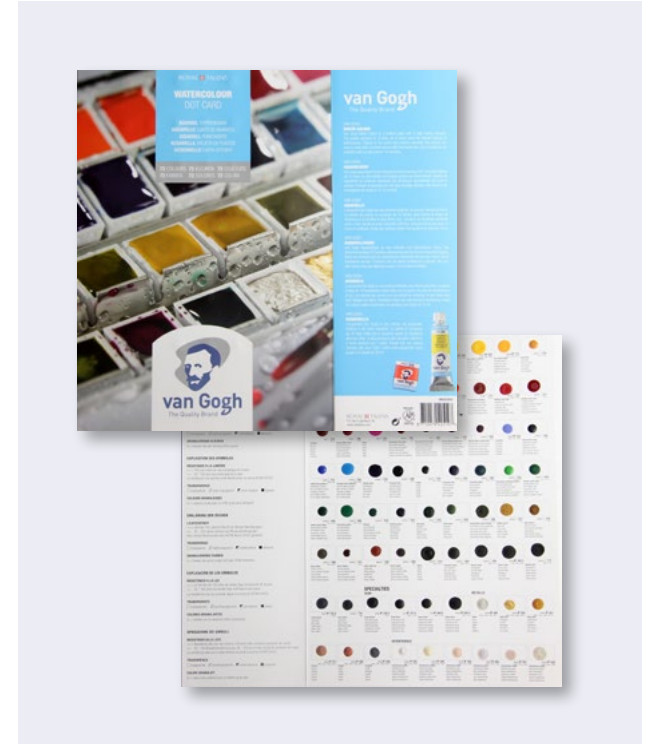

Open Stock & Sets

Watercolor

Open Stock

10ML	2001XXX1
Half-Pan	2086XXX1

Sets

10ML	028XXXXX NEW SET
Half-Pan	208XXXXX NEW SET
Deluxe Wooden Box	20848624
Empty Plastic Pocket Boxes (pans)	508086XX

Paper

Drawing	9318XXXX, 93982130 NEW PADS
Mixed Media	931200XX NEW PADS
Watercolor	9417XXXX, 93972432 NEW PADS AND BLOCKS

Merch

Watercolor Dot Card	88022002

Assortments

For a full list of van Gogh assortments, please refer to the promotion spreadsheet.

**PAINT A STARRY NIGHT BOOKMARK
WITH VAN GOGH WATERCOLOR**