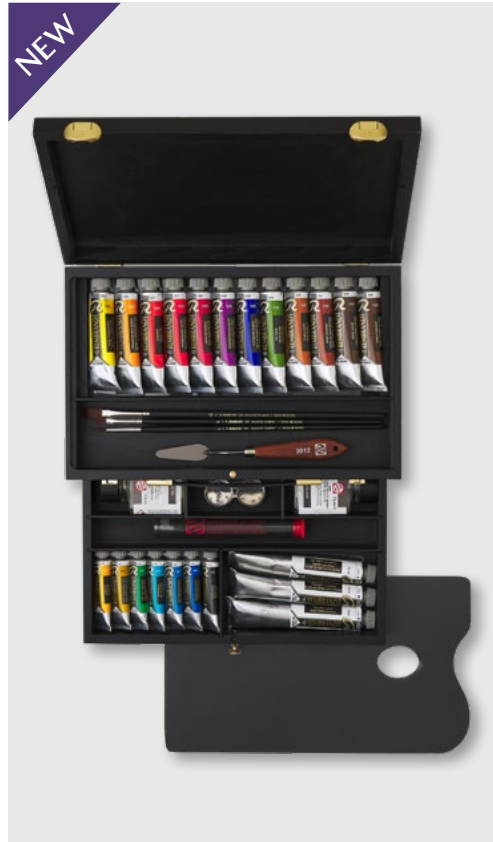

Open Stock & Sets

Soft Pastels

Open Stock

Full Stick 3199XXXX

Sets

Half-Stick Micro 3182XXXX

Standard 3182XXXX **NEW SET**

Wooden Box 31814XXX

Empty Wooden Box 50814150

Watercolor

Open Stock

Half-Pan 0586XXX1

10ML 0501XXX0

Sets

Metal Tin Half-Pan 058XXXXX

Metal Tin 10ML 0583019X

Wooden Box 0584001X

Empty Tin (Half-Pans) 508386XX

Dot Cards

Dot Card 99900203

Experience Kit 99900204

Oil Color

Open Stock

40ML 0105XXX2

150ML 0107XXX2

NEW COLORS

Sets

15ML 0182XXXX

40ML 01820510

Wooden Box 0184000X **NEW SET**

Paper

Watercolor	930XXXXX
	NEW U.S. SIZED PADS & BLOCKS
Oil Color	9305XXXX
Pastel	930XXXXX
Drawing	930800XX

Merch

Apron	88009033

Assortments

For a full list of Rembrandt assortments, please refer to the promotion spreadsheet.