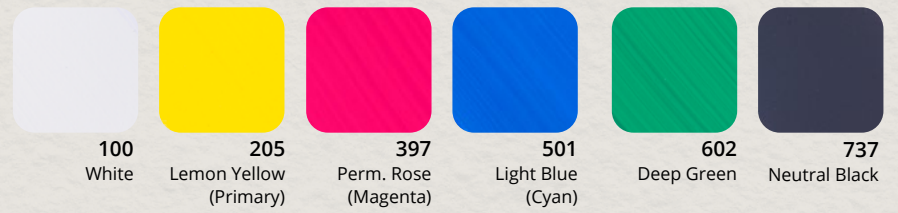

6x16ML Primary Set