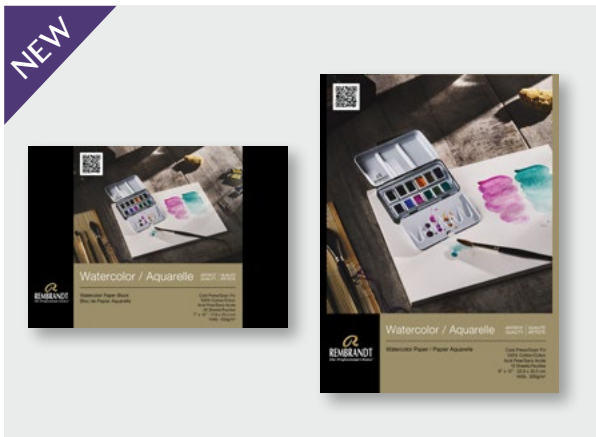

Open Stock & Sets

Soft Pastels

Open Stock

Full Stick 3199XXXX

Sets

Half-Stick Micro 3182XXXX

Standard 3182XXXX **NEW SET**

Wooden Box 31814XXX

Empty Wooden Box 50814150

Watercolor

Open Stock

Half-Pan 0586XXX1

10ML 0501XXX0

Sets

Metal Tin Half-Pan 058XXXXX

Metal Tin 10ML 0583019X

Wooden Box 0584001X

Empty Tin (Half-Pans) 508386XX

Dot Cards

Dot Card 99900203

Experience Kit 99900204

Oil Color

Open Stock

40ML 0105XXX2

150ML 0107XXX2

NEW COLORS

Sets

15ML 0182XXXX

40ML 01820510

Wooden Box 0184000X **NEW SET**

Paper

Watercolor	930XXXXX
	NEW U.S. SIZED PADS & BLOCKS
Oil Color	9305XXXX
Pastel	930XXXXX
Drawing	930800XX

Merch

Apron	88009033

Assortments

For a full list of Rembrandt assortments, please refer to the promotion spreadsheet.