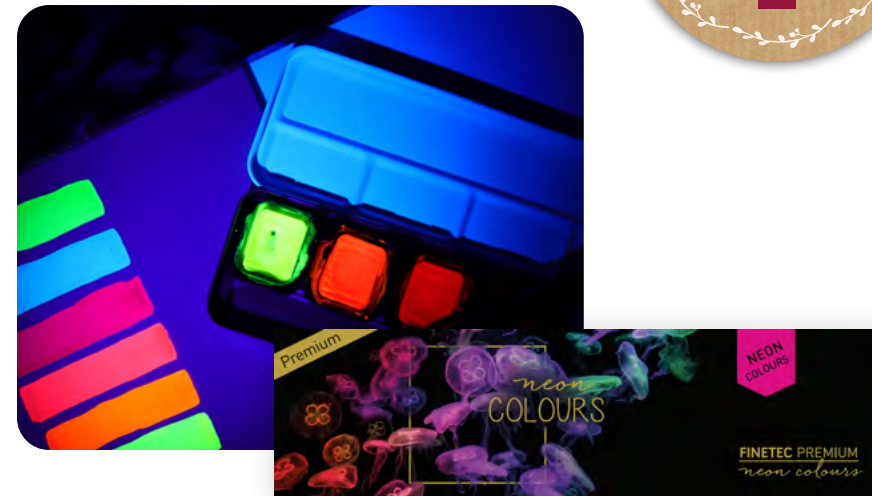

### ECOLINE WATERCOLOR BRUSH PEN SETS

Highly concentrated, vibrant, dye-based liquid watercolor. Great for design, illustration, and hand-lettering work. 15 and 20 Brush Pen Sets.

MSRP \$63.95, \$82.95  
ITEM NO. 11509008, 11509009

### FINETEC® CLASSIC & FINETEC® PREMIUM SETS

Finetec® Iridescent and Pearlescent Watercolours use rare pigment formulations that produce intense and beautiful effects popular amongst calligraphers and hand-lettering artists. The luminescent properties of Finetec® Watercolour radiates on dark surfaces such as Van Gogh Black Watercolor Paper. Finetec® Classic 12-Pan Set: Rainbow. Finetec® Premium 6-Pan Sets: Neon, High Sparkle, Flip-Flop, High Chroma, Antique Tones.