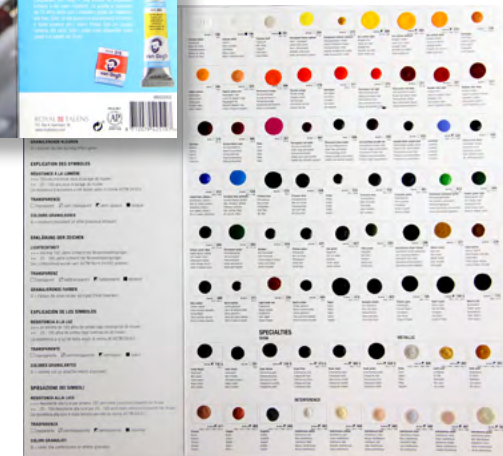

VAN GOGH WATERCOLOR DOT CARD

A dot card is a great way to test out a brand of watercolors and it also makes a handy set of colors for travel. This card contains 72 colors that are easy to work with and great to mix.

MSRP $21.50
ITEM NO. 88022002