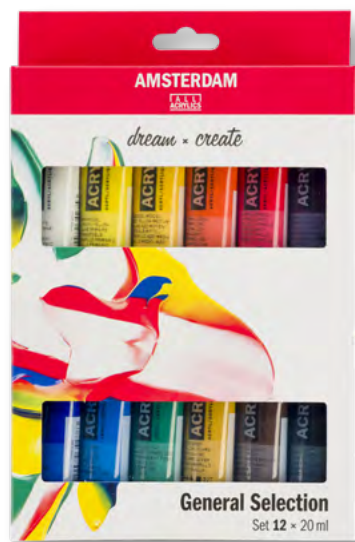

### AMSTERDAM EXPERT ACRYLIC TRIAL 6X20ML SET

MSRP \$32.50  
ITEM NO. 19820506

### AMSTERDAM ACRYLIC MARKER SETS

MSRP \$27.95, \$38.95  
ITEM NO. 1751900X

ACRYLIC