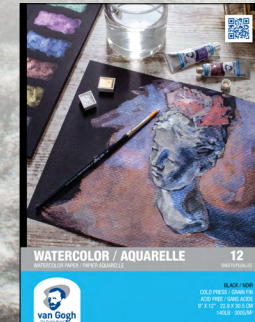

NEW

ROYAL TALENS

CLICK HERE
for more information
on the complete
North American Paper
Program and a detailed
listing of items in the
Van Gogh Stack Out
Assortment

North American Paper Program

A new line of imperial-sized paper, specifically tailored for the North American market! This impressive range includes watercolor, sketch, drawing and mixed media papers in grades and sizes based on the most popular school list and standard framing sizes. Artists now have easy access to the sizes they need for all their projects, whether they are just starting out or creating works of art for display.

ITEM	ITEM NO.	MSRP
TALENS ART CREATION		
Mixed Media Paper	931280XM	$11.95 - $22.95
Watercolor Paper	931780XM	$10.95 - $15.95
VAN GOGH		
Drawing Paper	9318800X	$13.95 - $22.95
Sketch Paper	9318800X	$12.95 - $29.95
Mixed Media Paper	9312800X	$11.95 - $22.95
Watercolor Paper Pads (White & Black)	941780XX	$9.95 - $19.95
Watercolor Paper Blocks (White & Black)	941780XX	$13.95 - $29.95

van Gogh
The Quality Brand

Stack Out Assortment

The NEW stack out assortment features the highest demand types and sizes of papers for back to school and year round.

The assortment includes 6 SKUs, 204 Pads, plus the stackout merchandiser.

ITEM NO.	MSRP
550-VAN STACKOUT	$2,989.80