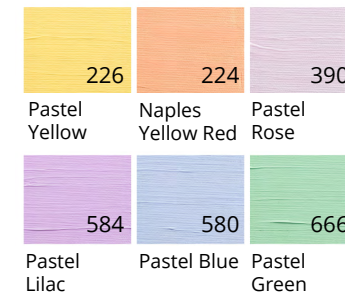

NEW

6x12ML Acrylic Sets and Dump Displays

Talens Art Creation Acrylics are perfect for students, beginners and hobbyists, offering the best quality at the best price. Available in four new 6-color theme sets and four cardboard point-of-purchase dump displays with 100 tubes in the same colorways – Primary, Metallic, Pastel, and Caribbean.

- New plastic, modern tubes allow you to see the exact color inside the tube
- Dump bins offer an excellent opportunity for consumers to try the paints or stock up on their favorite colors

Item No.	Description	MSRP
6x12ML Sets		
9021860M	Primary	$9.95
9021861M	Metallic	$9.95
9021862M	Pastel	$9.95
9021863M	Caribbean	$9.95
Dump Displays		
9021890M	Primary	$175.00
9021891M	Metallic	$175.00
9021892M	Pastel	$175.00
9021893M	Caribbean	$175.00