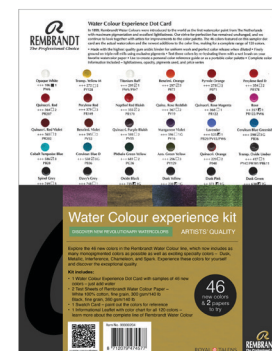

12 - Rembrandt Water Colour Experience Dot Card Kits (Gift for Attendees)

REMBRANDT WATERCOLOUR CREATOR'S STUDIO EXPERIENCE KIT

ITEM NO.	CONTENTS	MOQ	MSRP
CSEKIT01	- 7 TUBES (20ML) OF REMBRANDT WATER COLOURS (Transparent Yellow Medium 272, Quinacridone Magenta 368, Cerulean Blue Deep 550, Copper 805, Interference Green 848, Chameleon Gold Red Violet 860, Spark Blue 865) - 1 TALENS ART CREATION TEAR OFF PALETTE PAPER - 12 REMBRANDT WATER COLOUR EXPERIENCE DOT CARD KITS - 3 PADS OF REMBRANDT WATER COLOUR PAPER (Two Black and One White) - 12 DEMONSTRATION INSTRUCTION GUIDES WITH QR CODES TO EDUCATIONAL HOW-TO-VIDEOS - APRON FOR DEMONSTRATOR/TEACHER - SWAG FOR ATTENDEES - COMPREHENSIVE DIGITAL ASSET PACKAGE FOR EVENT PROMOTION	1	$513.75